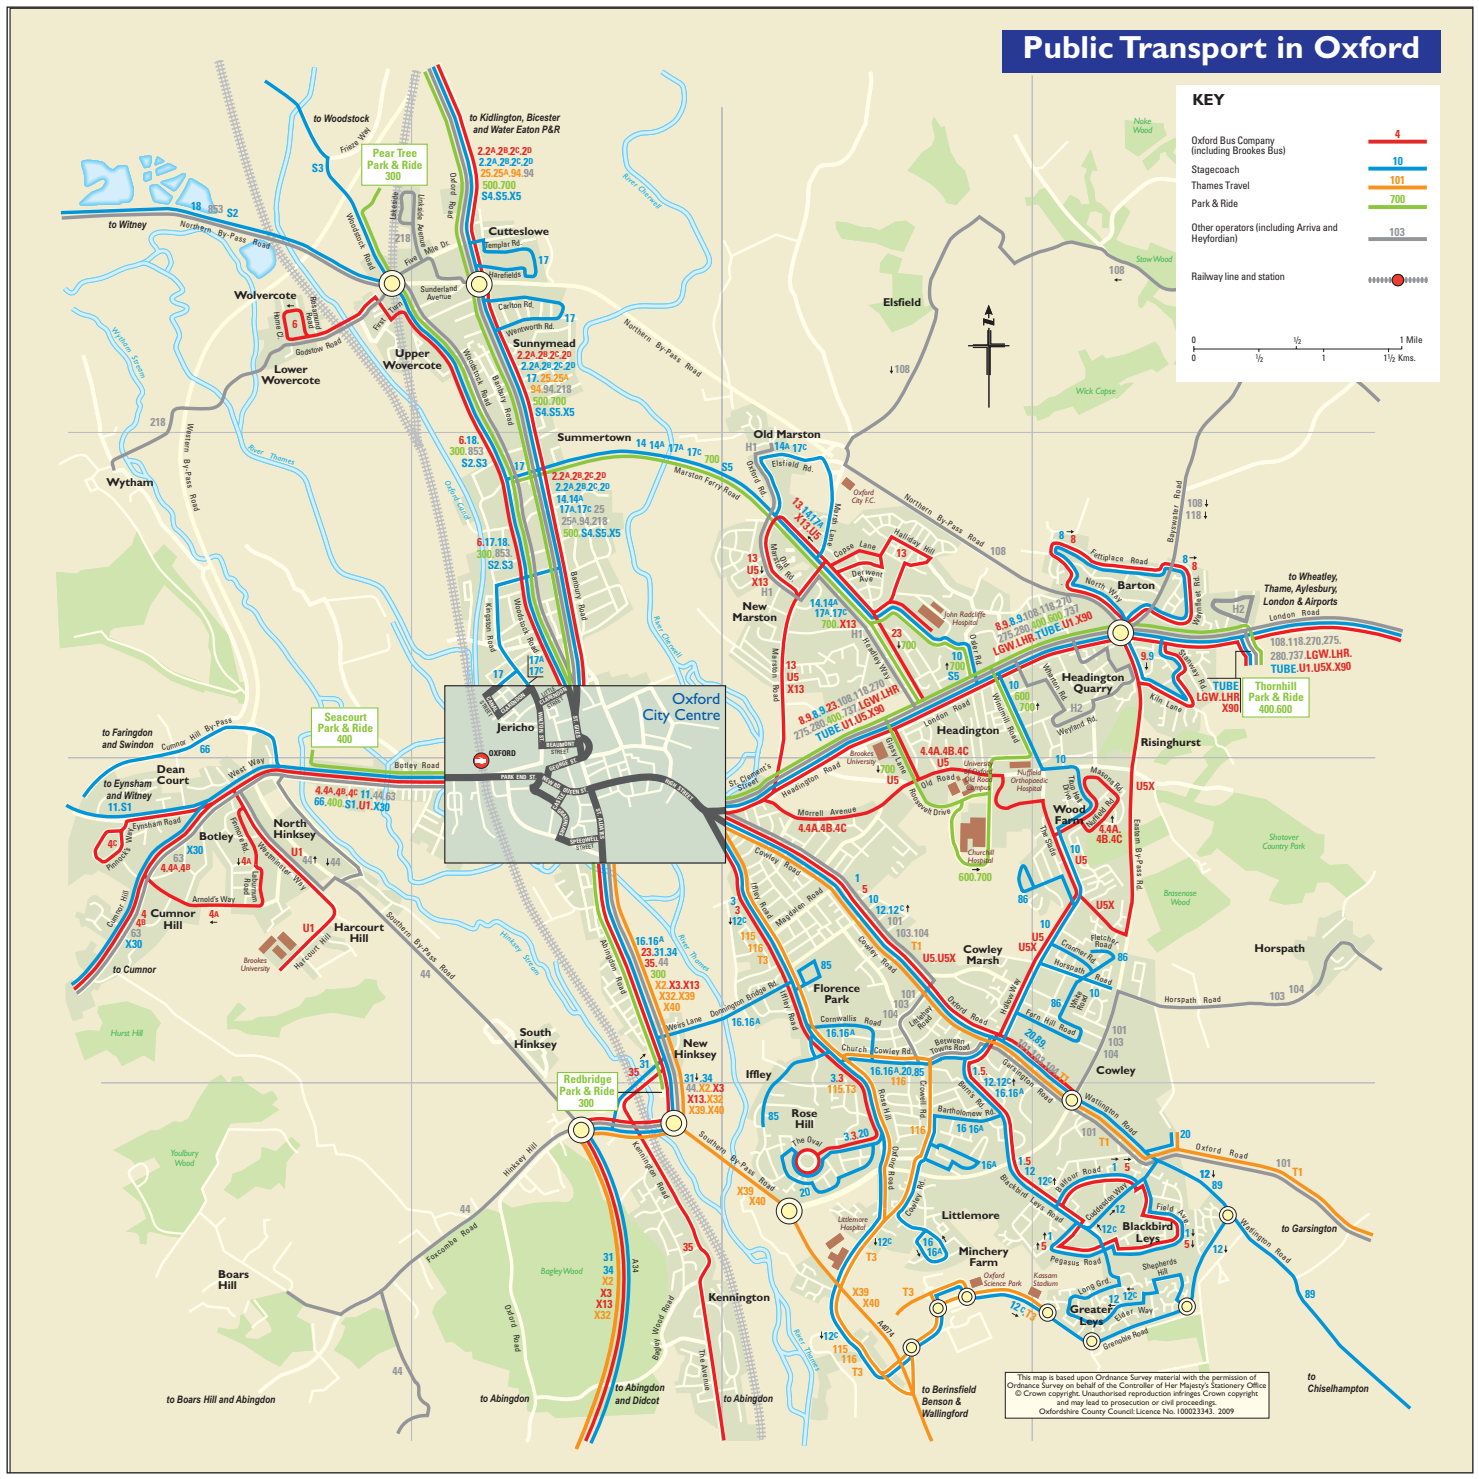

Public Transport in Oxford

KEY

- Oxford Bus Company (including Brookes Bus) 4
- Stagecoach 10
- Thames Travel 101
- Park & Ride 700
- Other operators (including Arriva and Heyfordian) 103
- Railway line and station ●●●●●●